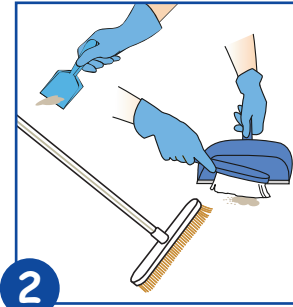

## Citra Clean Concentrate BA007-5

Heavy Dirt  
and Grease

**1** Use appropriate PPE as indicated in COSHH/REACH data and place safety signs.

**2** Prepare surface.

**3** Dilute 250ml per 5 litres of water.