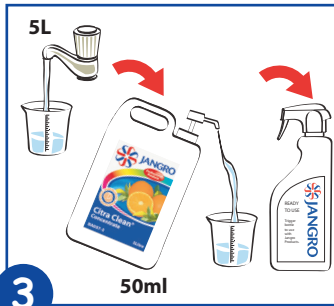

## Citra Clean Concentrate BA007-5

Heavy Dirt  
and Grease

**1** Use appropriate PPE as indicated in COSHH/REACH data and place safety signs.

**2** Prepare surface.

**3** Dilute 250ml per 5 litres of water.

**4** Damp mop floor.

**5** Once surface is dry, remove safety signs.

General  
Cleaning

**1** Use appropriate PPE as indicated in COSHH/ REACH data and place safety signs.

**2** Prepare surface.

**3** Dilute 50ml per 5 litres of water.