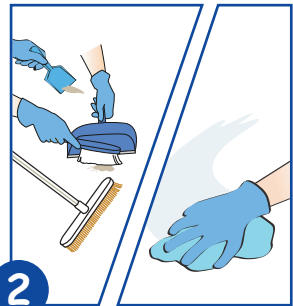

**4** Damp mop floor.

**5** Once surface is dry, remove safety signs.

General  
Cleaning

**1** Use appropriate PPE as indicated in COSHH/ REACH data and place safety signs.

**2** Prepare surface.

**3** Dilute 50ml per 5 litres of water.

**4** Damp mop floor or spray solution directly onto a cloth and clean the surface.

**5** Once surface is dry, remove safety signs.

Health & Safety  
Please refer to relevant  
COSHH Sheet.